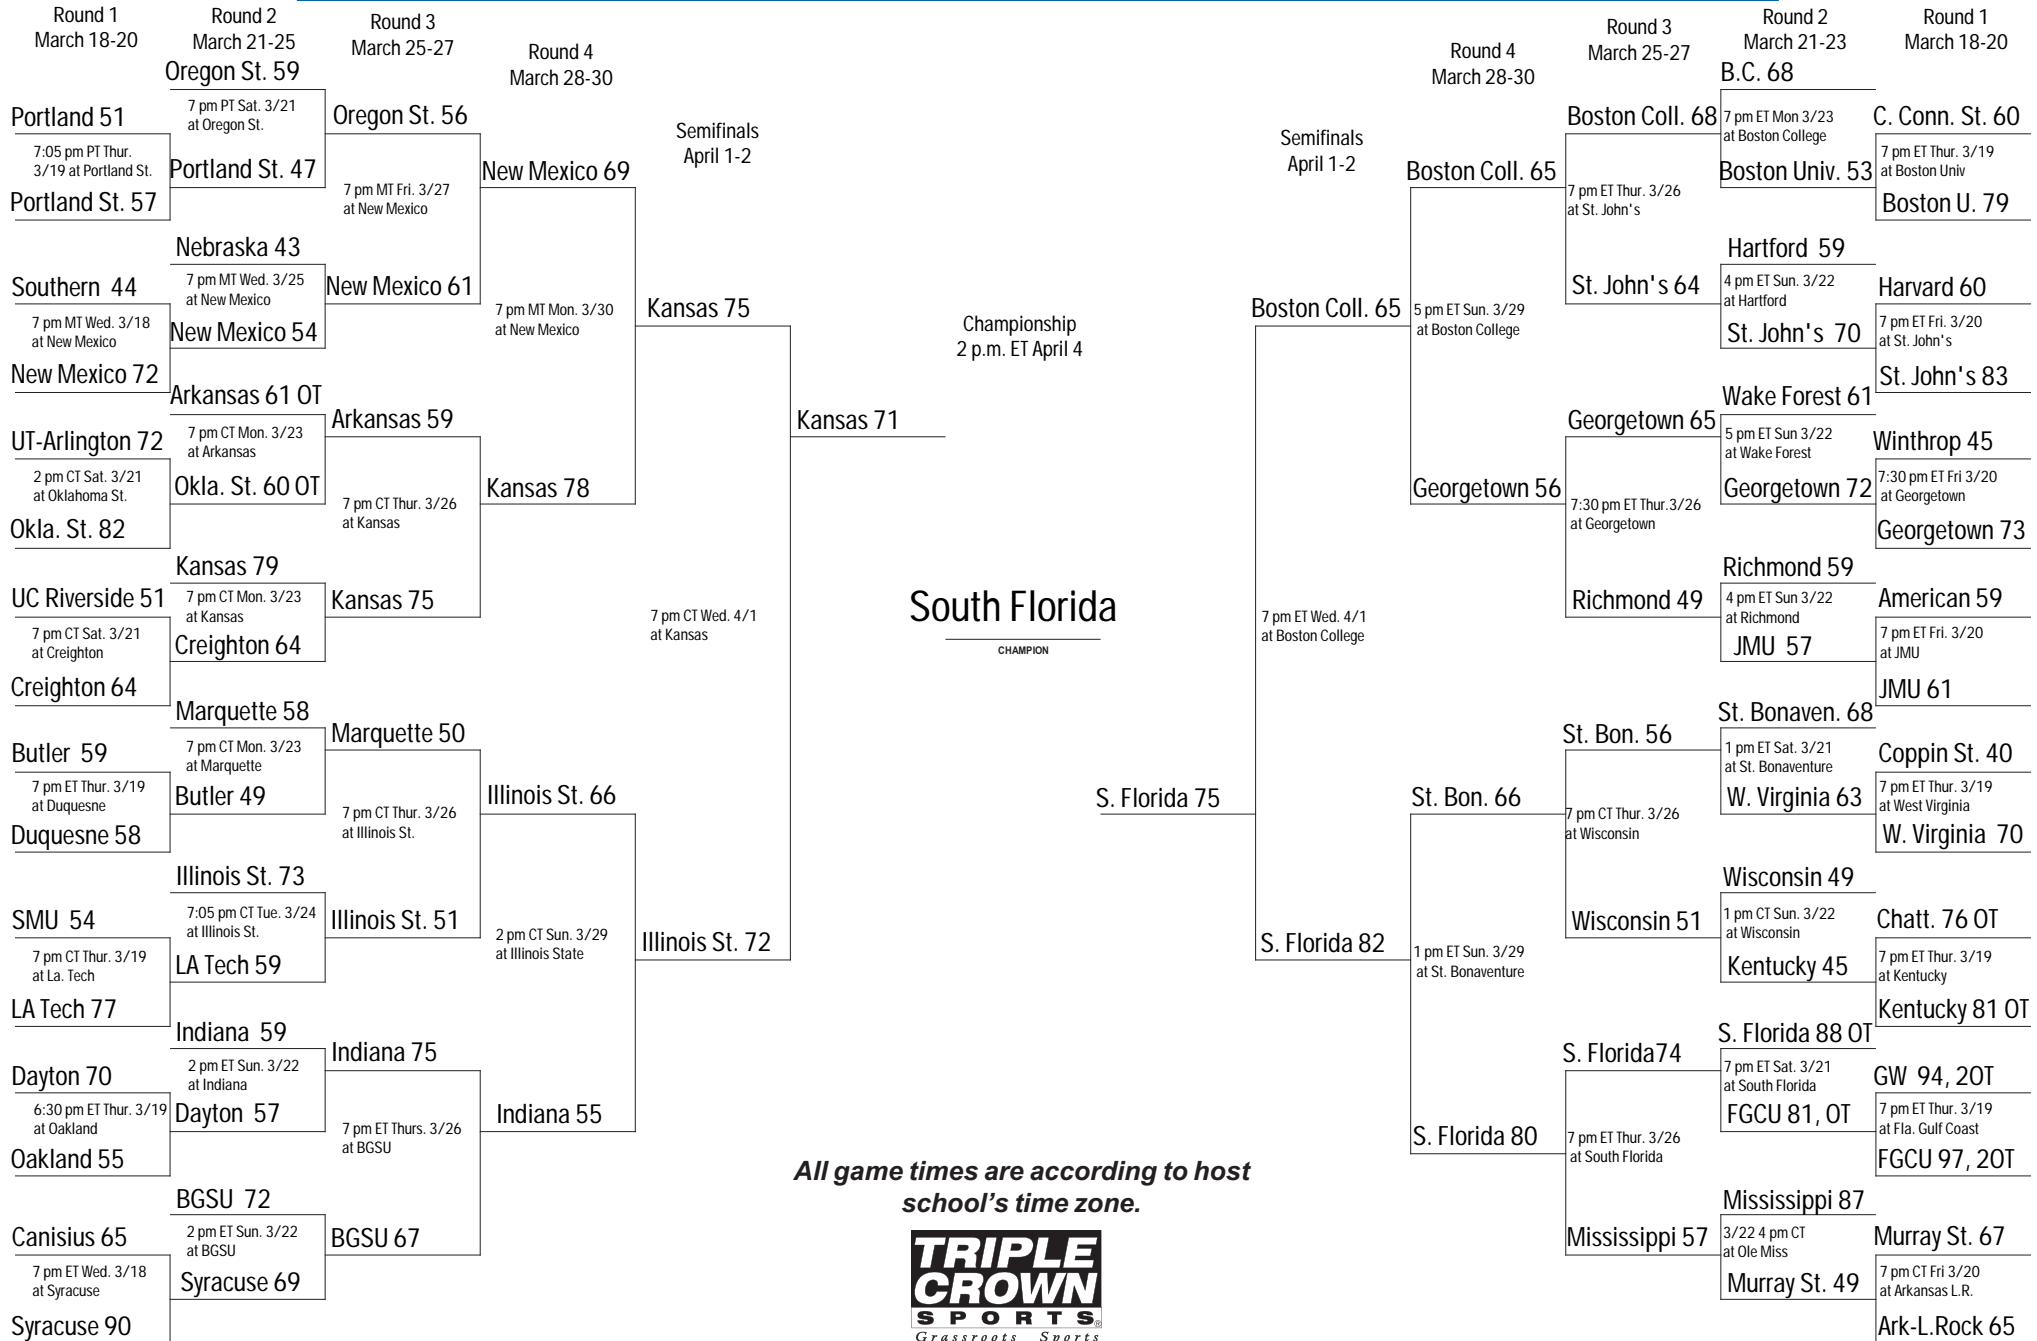

2009 Postseason Women's National Invitation Tournament

All game times are according to host school's time zone.